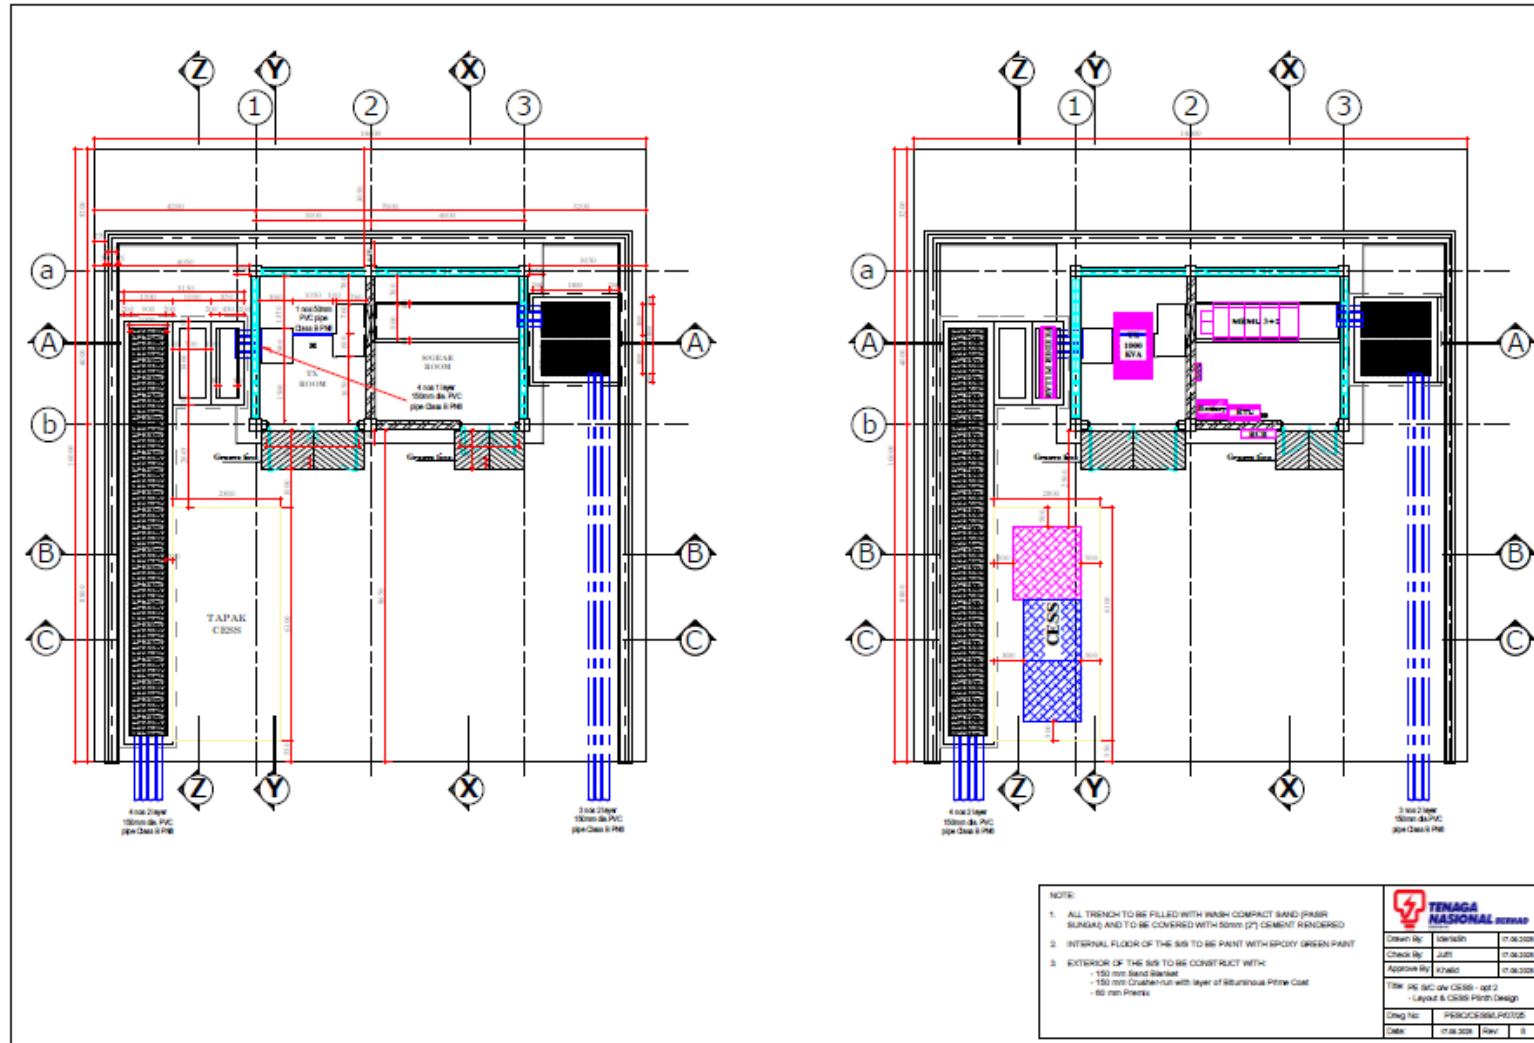

Substation Layout For Smart Community Infrastructure (SCI)

Substation For Smart Community Infrastructure (SCI)

PE STAND ALONE (Single chamber)

Substation For Smart Community Infrastructure (SCI)

Substation For Smart Community Infrastructure (SCI)