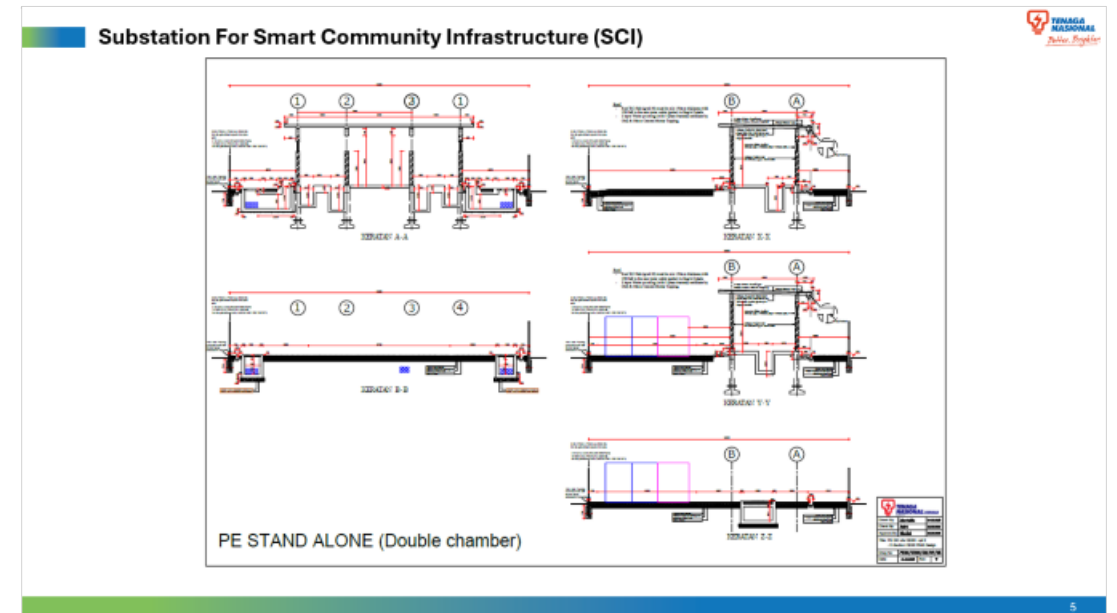

Substation Layout For Smart Community Infrastructure (SCI)

Substation For Smart Community Infrastructure (SCI)

PE STAND ALONE (Single chamber)

Substation For Smart Community Infrastructure (SCI)

Substation For Smart Community Infrastructure (SCI)