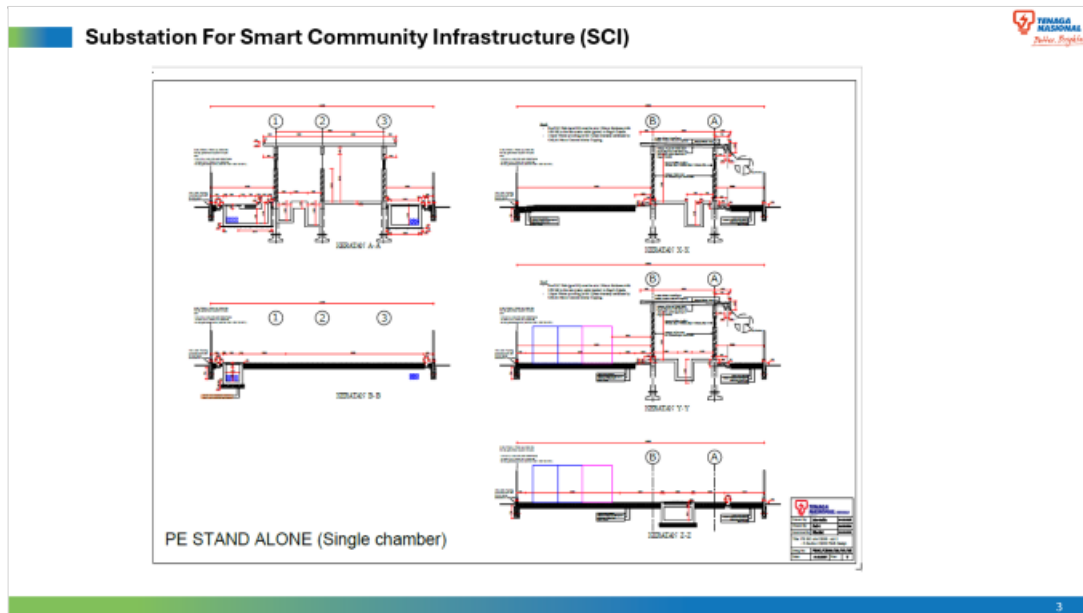

Substation Layout For Smart Community Infrastructure (SCI)

Substation For Smart Community Infrastructure (SCI)

PE STAND ALONE (Single chamber)

Substation For Smart Community Infrastructure (SCI)

Substation For Smart Community Infrastructure (SCI)