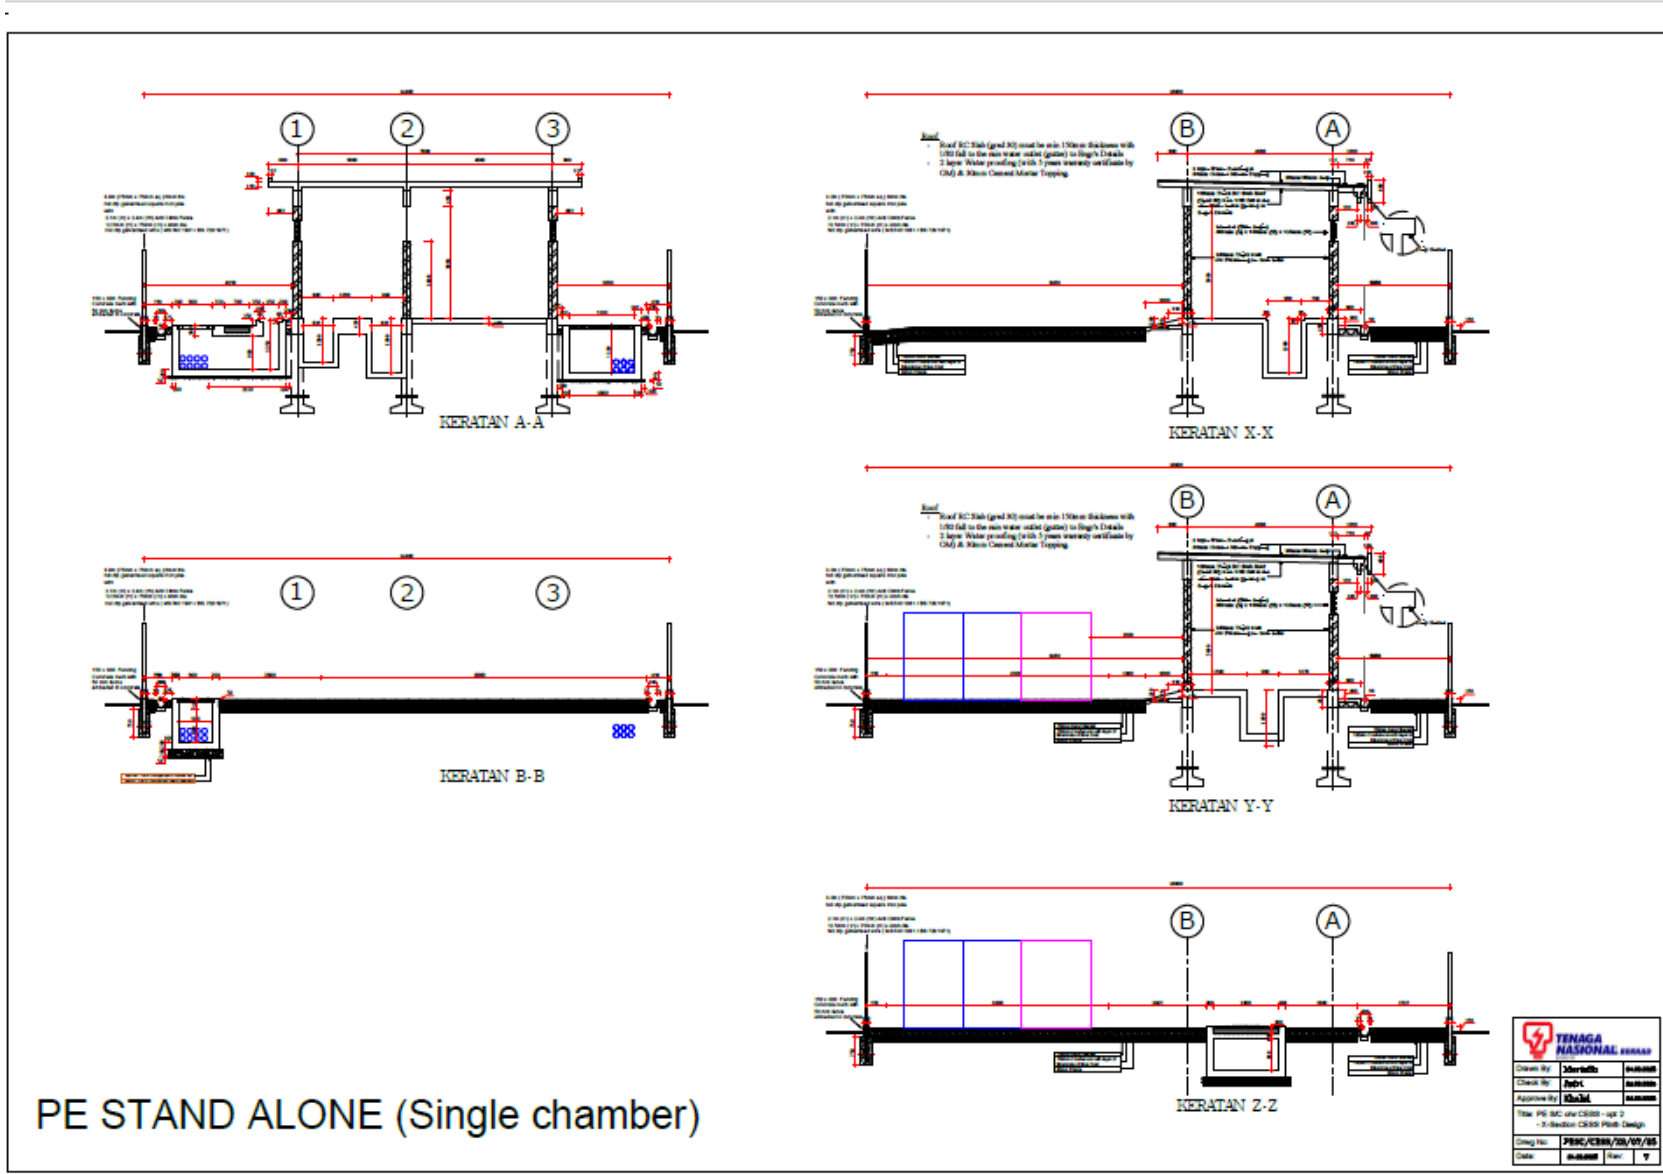

Substation Layout For Smart Community Infrastructure (SCI)

Substation For Smart Community Infrastructure (SCI)

PE STAND ALONE (Single chamber)

Substation For Smart Community Infrastructure (SCI)

Substation For Smart Community Infrastructure (SCI)